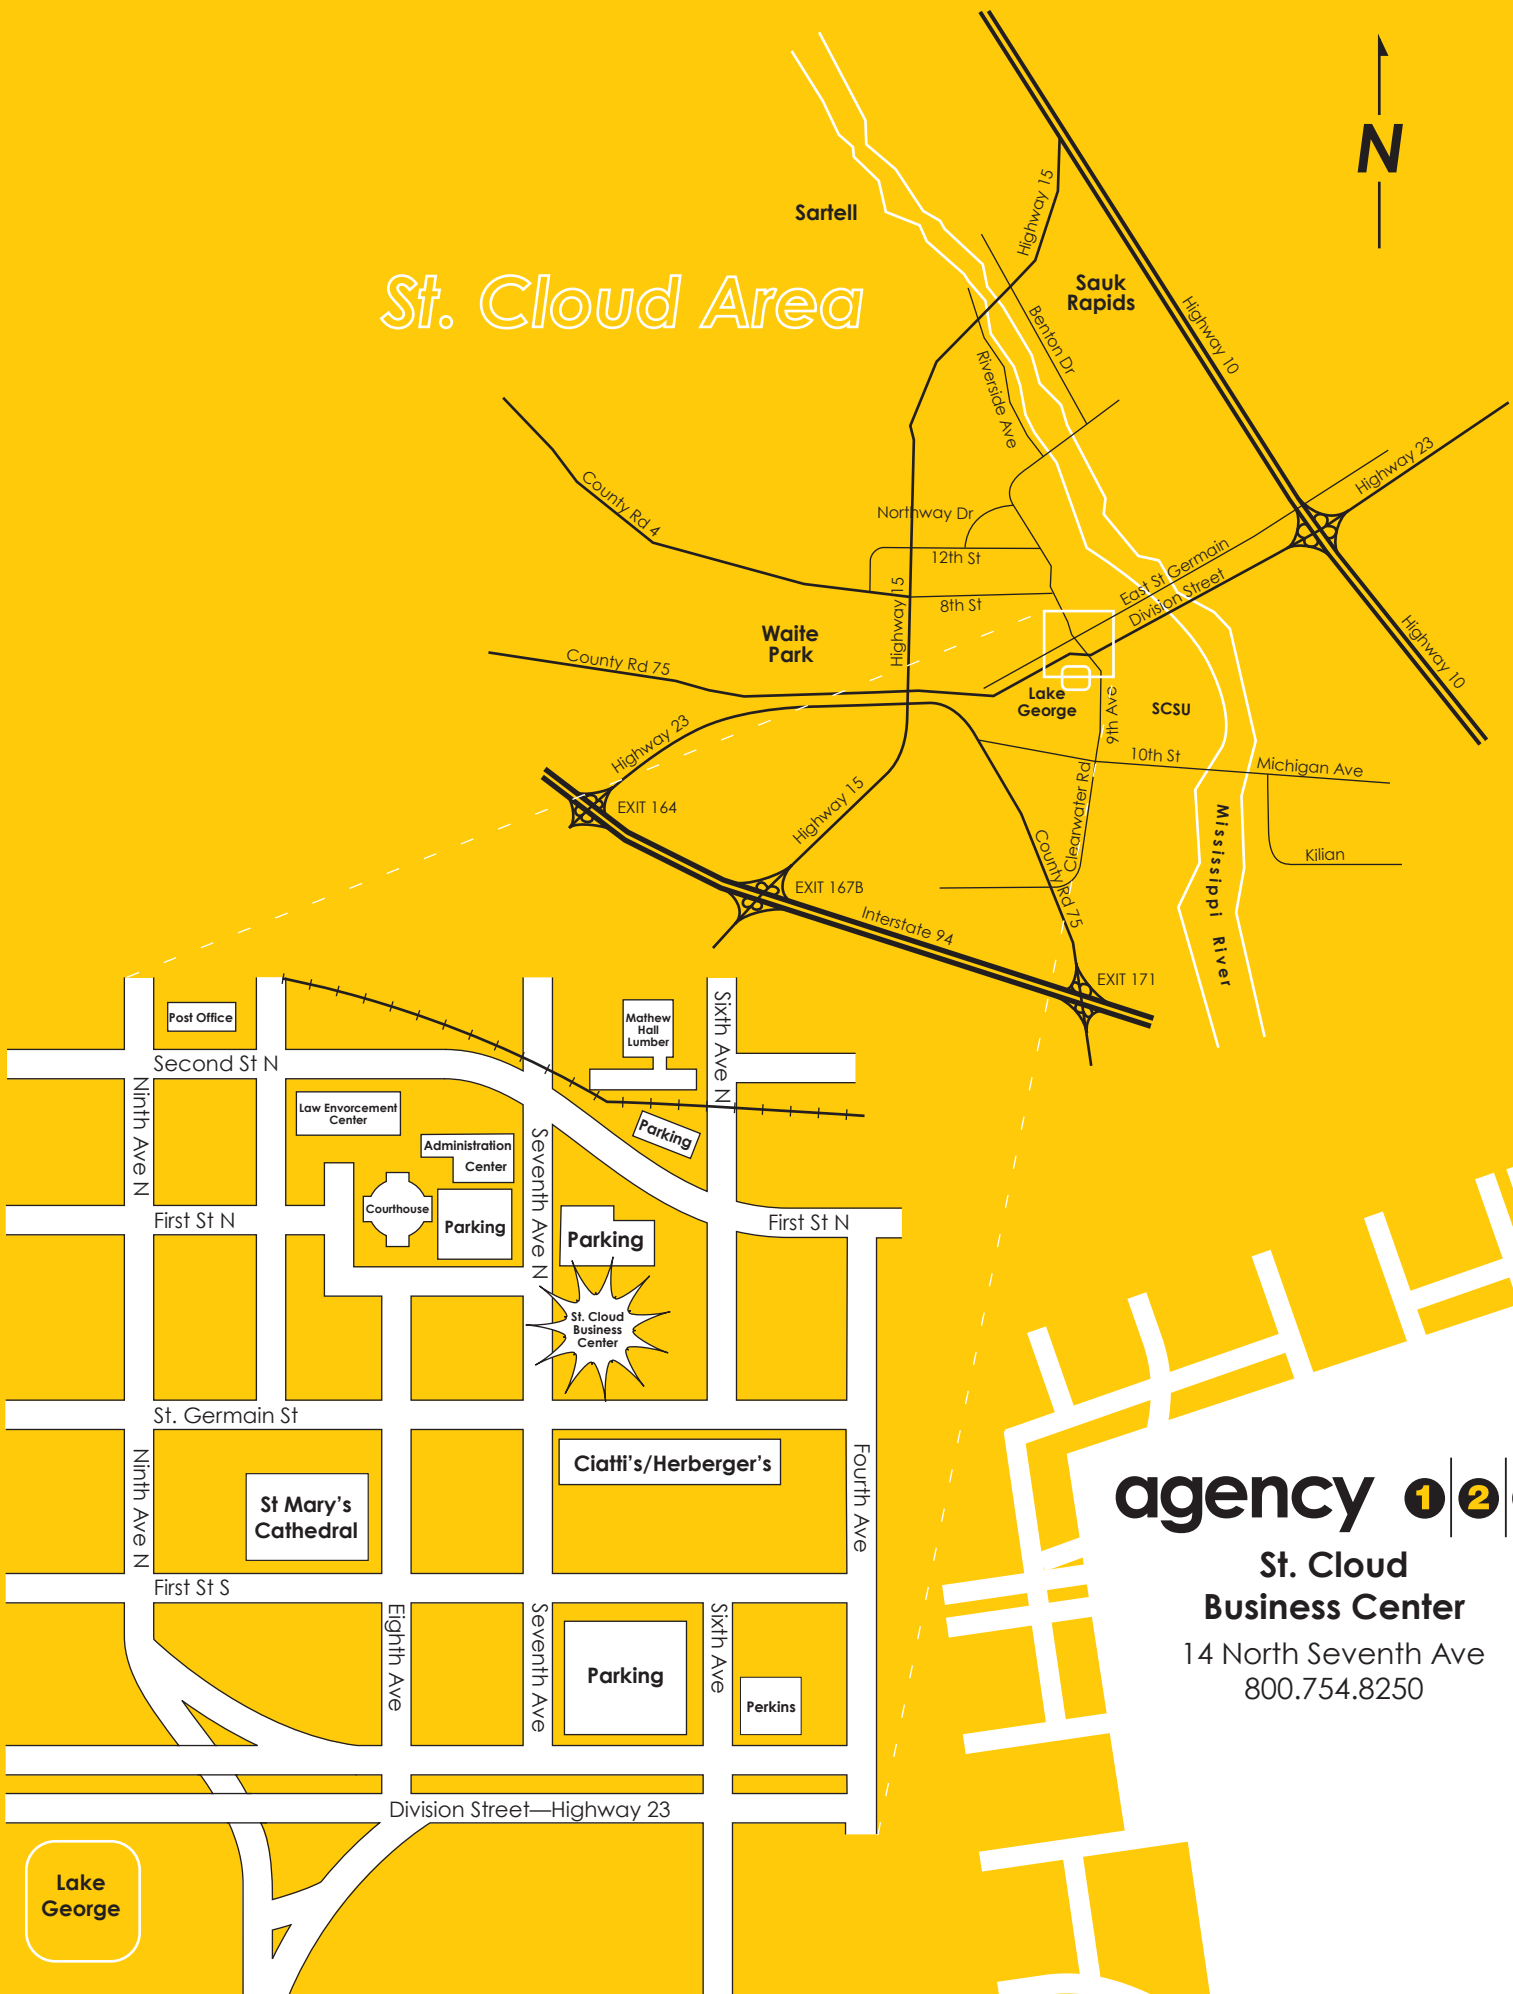

St. Cloud Area

agency 128

**St. Cloud
Business Center**

14 North Seventh Ave
800.754.8250

Lake
George

To reach Agency 128

From the north...

Traveling east on US Hwy. 10 turn right (west) on East St. Germain Street. Go west one mile and cross the Mississippi River. Continue straight ahead three blocks to 7th Avenue N. Turn left and park on either the right or left in the city parking lots. Walk one-half block south to Agency 128, located in the St. Cloud Business Center.

From the east...

Traveling west on Minnesota Hwy. 23. Exit right (north) on US Hwy. 10. After two blocks turn left (west) on East St. Germain Street. Go west one mile and cross the Mississippi River. Continue straight ahead three blocks to 7th Avenue N. Turn left and park on either the right or left in the city parking lots. Walk one-half block south to Agency 128, located in the St. Cloud Business Center.

From the south (I-94)...

Traveling west on I-94, take the County Road 75 exit. Turn right at the bottom of the exit ramp onto County Road 75. Take a right at the 2nd stoplight onto Clearwater Road and continue on this until it turns into 9th Avenue into downtown St. Cloud. Turn right onto St. Germain Street. Travel three blocks to 7th Avenue N. Turn left and park on either the right or left in the city parking lots. Walk one-half block south to Agency 128, located in the St. Cloud Business Center.

From the south (MN 15)...

Traveling north on Minnesota Hwy. 15 turn right (east) on Division Street (Minnesota Hwy. 23). Travel approximately 4 miles to downtown St. Cloud. Turn left (north) on 4th Avenue N. After three blocks, turn left again at the T-intersection (1st St. N.) Travel three blocks to 7th Avenue N. Turn left and park on either the right or the left in city parking lots. Walk one-half block south to Agency 128, located in the St. Cloud Business Center.