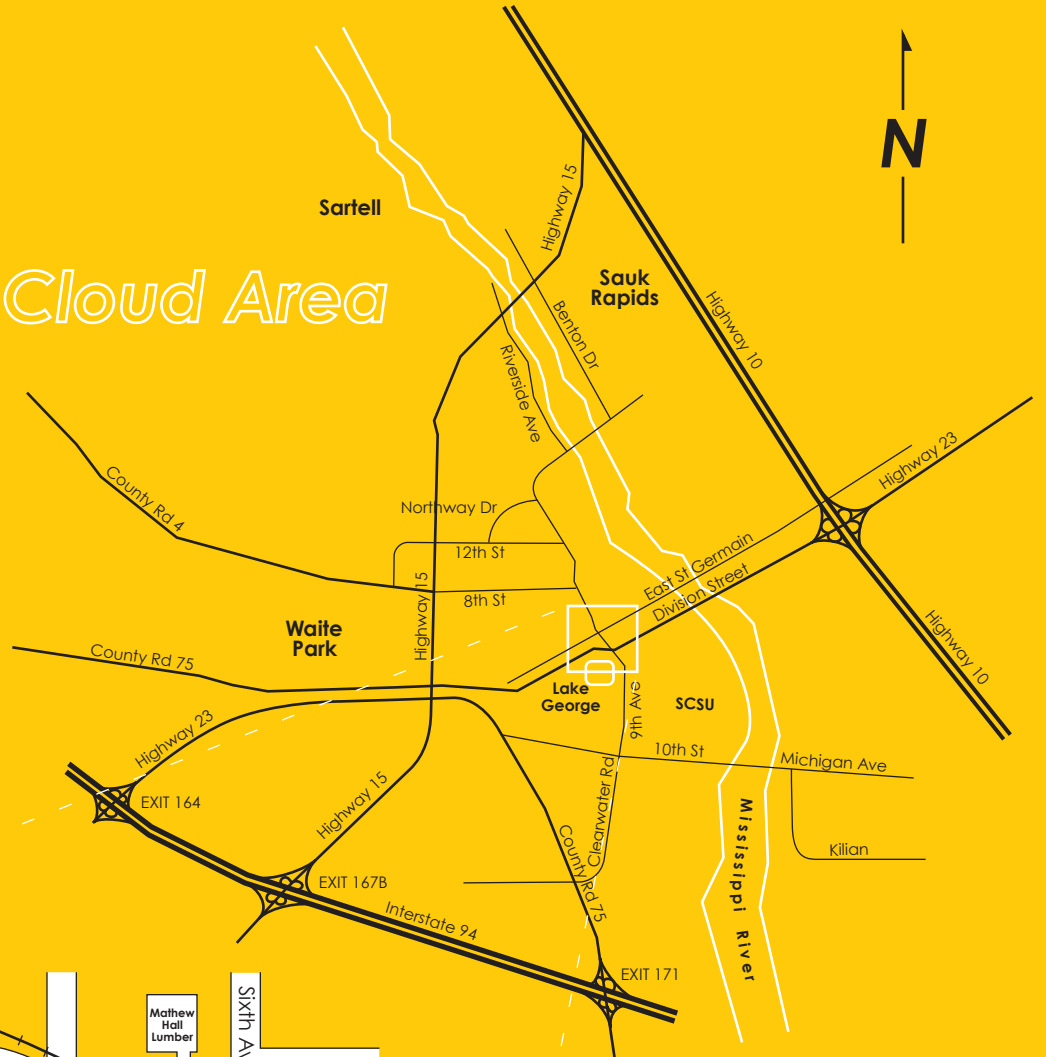

St. Cloud Area

agency 1 | 2 | 8

**St. Cloud
Business Center**
14 North Seventh Ave
800.754.8250